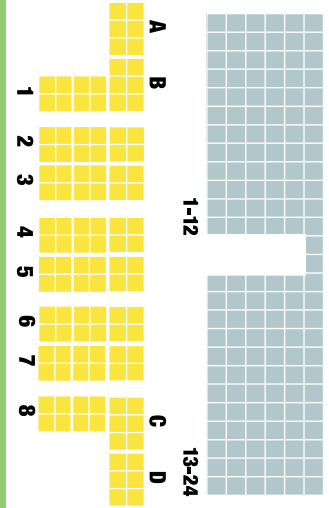

THE OLIVER GROUP CHAMPIONS CUP STADIUM

WEST

SOUTH

NORTH

- Gold box seating
- Silver chairback seating/boxes
- Bleacher seats

EAST