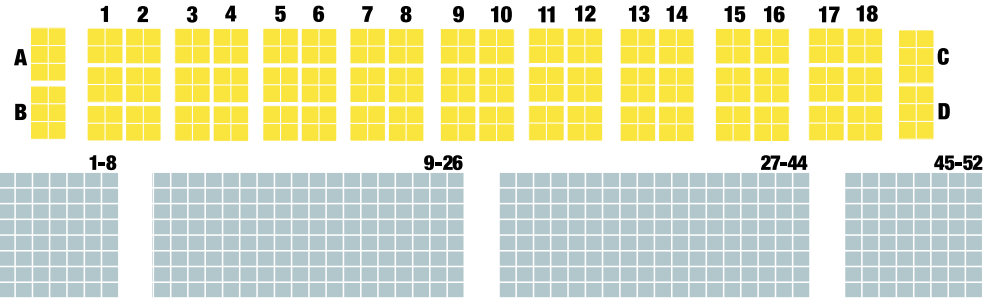

THE OLIVER GROUP CHAMPIONS CUP STADIUM

WEST

SOUTH

NORTH

- Gold box seating
- Silver chairback seating/boxes
- Bleacher seats

EAST