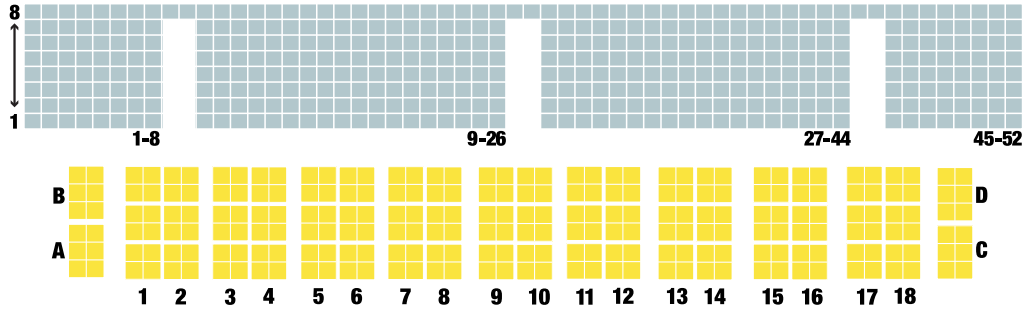

THE OLIVER GROUP CHAMPIONS CUP STADIUM

WEST

SOUTH

NORTH

- Gold box seating
- Silver chairback seating/boxes
- Bleacher seats

EAST