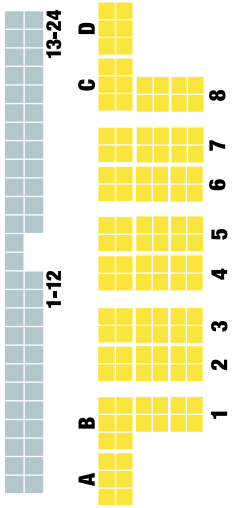

THE OLIVER GROUP CHAMPIONS CUP STADIUM

WEST

SOUTH

NORTH

- Gold box seating
- Silver chairback seating/boxes
- Bleacher seats

EAST